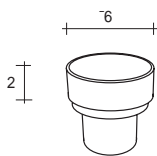

ANASTACHA

TABLE LAMP

^M74B	H4 A9	BRUSHED NICKEL	CLEAR		9.580,-
^M74B	H4 D3	BRUSHED NICKEL	BLACK	6 X LED 1, 5W	9.930,-

ANASTACHA

ADDITIONAL LIGHT SOURCE
FOR M72P FLOOR LAMP

M72E H4 C8 BRUSHED NICKEL
CE

2.200,-