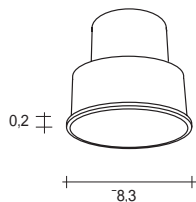

ANASTACHA

ADDITIONAL LIGHT SOURCE
FOR M7S SUSPENSION

M7E H4 C8 BRUSHED NICKEL
CE

50W GU1 0
HALOGEN

1.980,-

ANASTACHA

ADDITIONAL LIGHT SOURCE
FOR M73S SUSPENSION

M73E H4 C8 BRUSHED NICKEL
CE