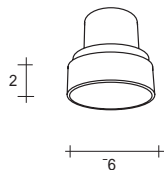

ANASTACHA

ADDITIONAL LIGHT SOURCE
FOR M7S SUSPENSION