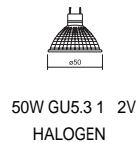

ANASTACHA

TABLE LAMP

^M74B	H4 A9	BRUSHED NICKEL	CLEAR		9.580,-
^M74B	H4 D3	BRUSHED NICKEL	BLACK	6 X LED 1, 5W	9.930,-

ANASTACHA

ADDITIONAL LIGHT SOURCE
FOR M72P FLOOR LAMP

M72E H4 C8 BRUSHED NICKEL
CE

2.200,-