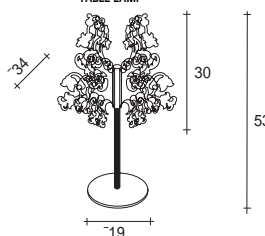

ANASTACHA

TABLE LAMP

^M74B	H4 A9	BRUSHED NICKEL	CLEAR		9.580,-
^M74B	H4 D3	BRUSHED NICKEL	BLACK	6 X LED 1, 5W	9.930,-