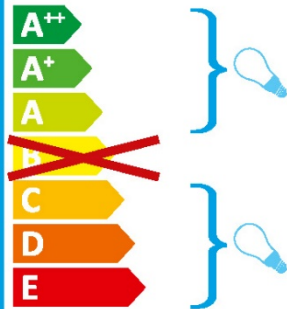

SLAMP®

WOODY BLUE

This luminaire is compatible with bulbs of the energy classes:

874/2012

SLAMP®

WOODY SUSPENSION BLUE

This luminaire is compatible with bulbs of the energy classes:

874/2012