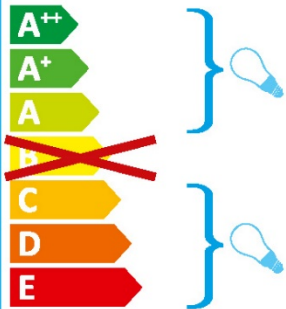

SLAMP®

WOODY BLUE

This luminaire is compatible with bulbs of the energy classes:

874/2012

SLAMP®

WOODY SUSPENSION BLUE

This luminaire is compatible with bulbs of the energy classes:

874/2012