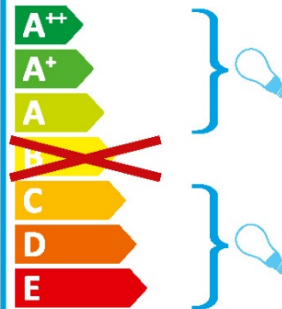

SLAMP®

SUPER MORGANA GOLD/WHIT...

This luminaire is compatible with bulbs of the energy classes:

The luminaire is sold with a bulb of the energy class:

C

874/2012

SLAMP®

SUPERSTAR PRISMA

This luminaire is compatible with bulbs of the energy classes:

874/2012

SLAMP®

SUPERSTAR PRISMA LARGE

This luminaire is compatible with bulbs of the energy classes:

874/2012