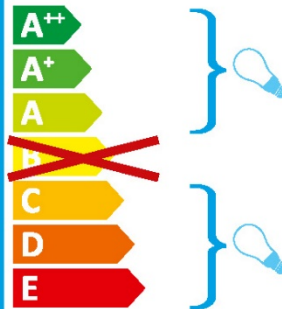

SLAMP®

SUPER MORGANA GOLD/WHIT...

This luminaire is compatible with bulbs of the energy classes:

The luminaire is sold with a bulb of the energy class:

C

874/2012

SLAMP®

SUPERSTAR PRISMA

This luminaire is compatible with bulbs of the energy classes:

874/2012

SLAMP®

SUPERSTAR PRISMA LARGE

This luminaire is compatible with bulbs of the energy classes:

874/2012