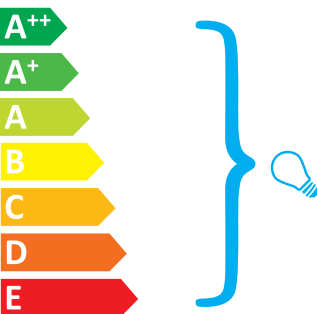

Rotaliana Capri H1 with lamp holder E27

This luminaire is compatible with bulbs of the energy classes:

The luminaire is sold without bulb.

874/2012

Label Type B (1)

- CAPRI H1
- CAPRI H2
- CAPRI H3
- HONEY T2
- LAMPION T1
- LAMPION H1
- LAMPION H2
- LAMPION W1