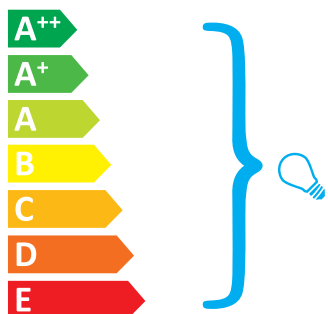

Rotaliana BPL H1 with lamp holder E27

This luminaire is compatible with bulbs of the energy classes:

The luminaire is sold with a bulb of the energy class:

874/2012

Label Type A (1)

- BPL H1
- BPL H2
- CAMPANULA H1
- CLOUD H1
- CLOUD H2
- DRINK H1
- DRINK H3
- DRINK H4
- EYEBALL H1
- FLOW H1