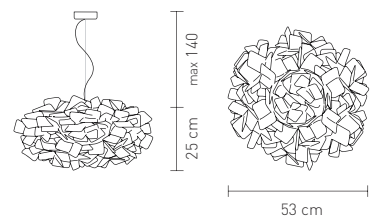

### SUSPENSION

Bulbs: 2 X 20W - E27 FBT  
(max length 135 mm)

Made of: Opalflex®

With: MagneticSystem®