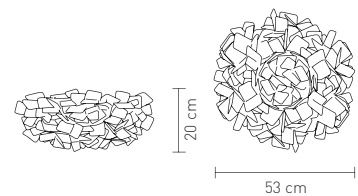

CEILING-WALL LAMP

Bulbs: 2 X 20W - E27 FBT
(max length 115 mm)

Made of: Opalflex®

With: MagneticSystem®